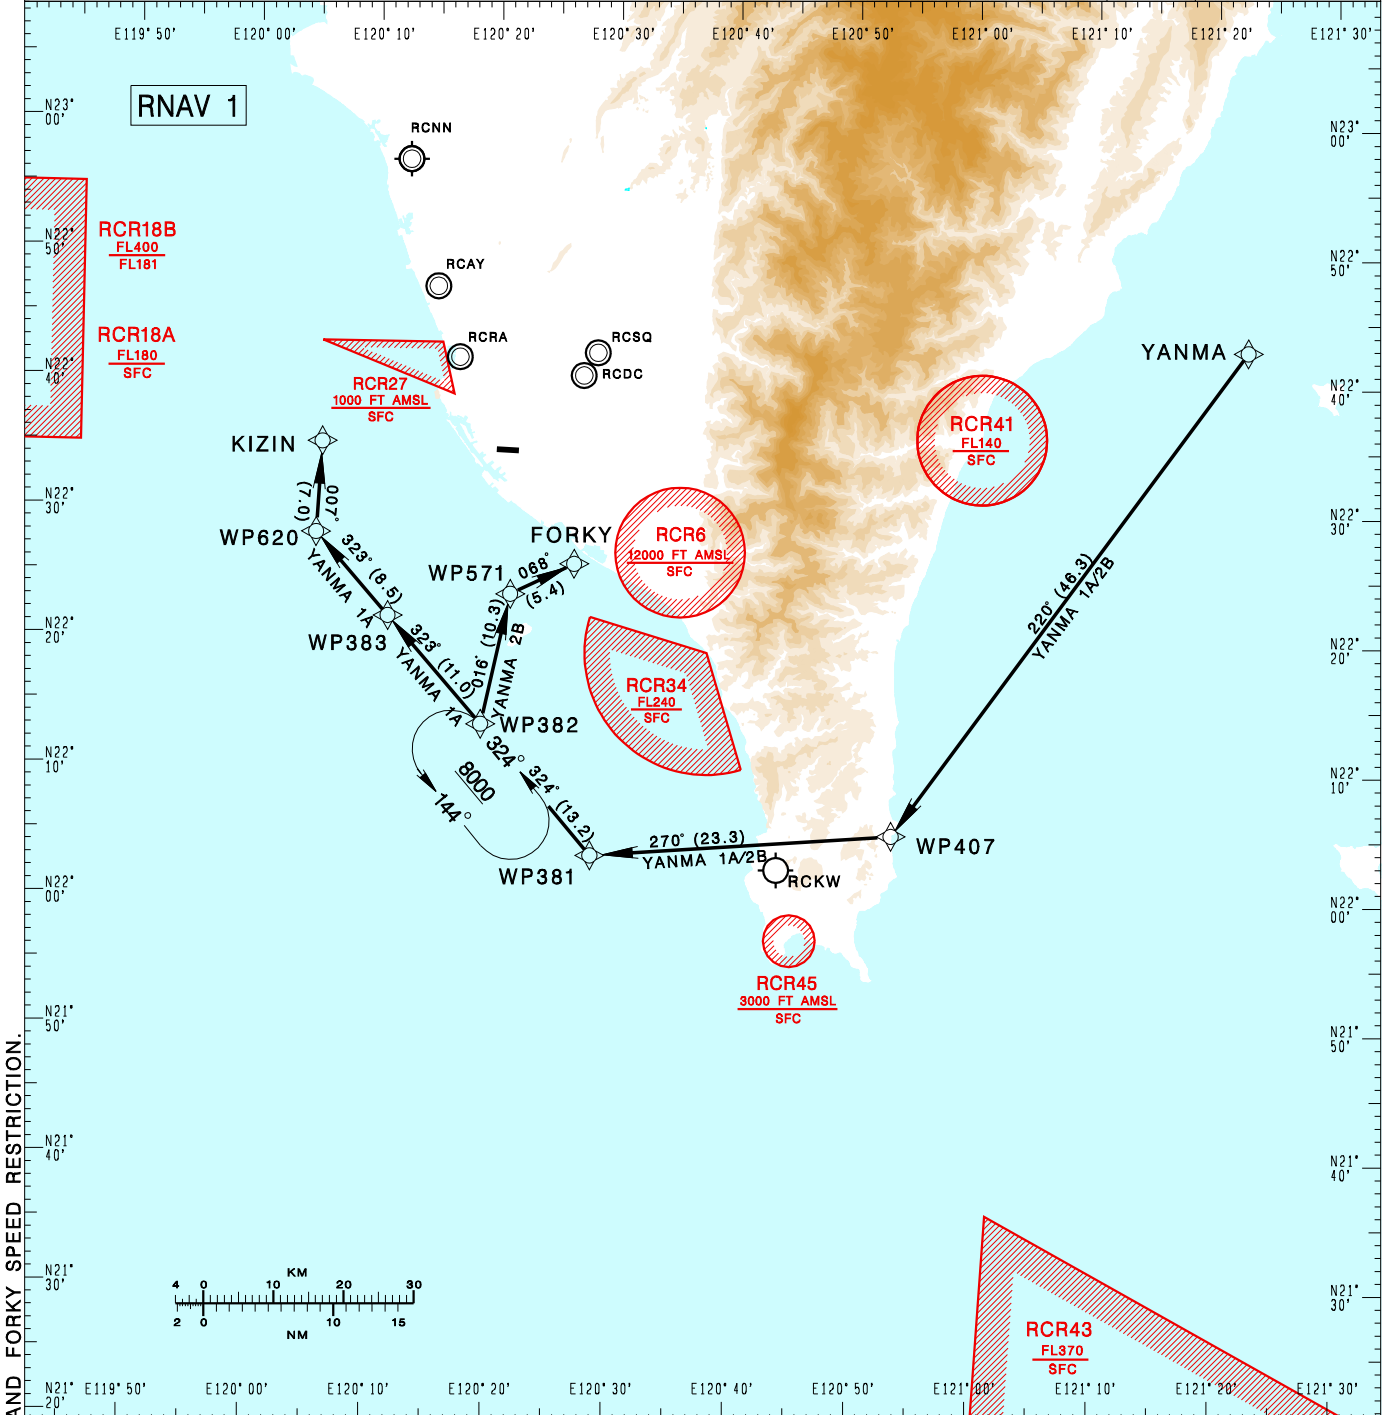

高雄國際機場
KAOHSIUNG INTL AD

YANMA 1A RCKH STAR
YANMA 2B RNAV(RWY09)
RNAV(RWY27)

TAIPEI ACC 127.9 129.1	KAOHSIUNG APP 124.7 125.7 119.4	ATIS 127.8	VAR 4° W-2023 ↑ 12100' MSA ARP 25NM	
Apt Elev: 32'		Trans Level: FL130		Trans Alt: 11,000'
BEARINGS ARE MAGNETIC; DISTANCES ARE NAUTICAL MILES; ELEVATIONS, HEIGHTS IN FEET				

YANMA ONE ALFA RNAV ARRIVAL
Depart YANMA then to WP407, WP381, WP382, WP383, WP620, KIZIN.
Cross WP407 at or above FL210, cross WP383 at or above 8,000ft,
cross WP620 at or below 7,000ft, cross KIZIN at or above 3,000ft.

YANMA TWO BRAVO RNAV ARRIVAL
Depart YANMA then to WP407, WP381, WP382, WP571, FORKY.
Cross WP407 at or above FL210, cross FORKY at or above 4,000ft.

NOTE
YANMA 1A:
Speed restriction of 210KT IAS maximum AT KIZIN.
YANMA 2B:
1. Speed restriction of 210KT IAS maximum AT FORKY.
2. ATS surveillance required.